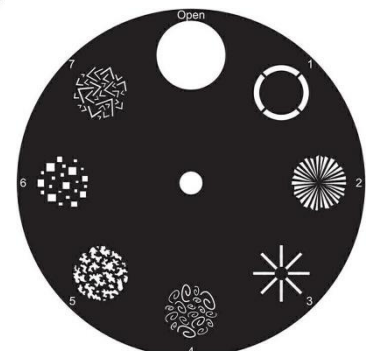

CERTIFICATIONS

Reference Standards	CE		
---------------------	----	--	--

Clearlight Shows Pty Ltd

DYNAMIC EFFECTS

Dimmer	1-100%
Prism 1	3 Facet
Prism 2	5-Facet
Prism Index & Rotate	Yes
Animation Wheel	Yes + Digital FX
Colour System	Colour Wheel CMY+CTO
Colour Wheel Index & Rotate	Yes
Dichroic Colourwheel 1	7 + Open
Gobo System	Glass + Metal
Gobo Wheel 1	6 + Open
Gobo Wheel 2	7 + Open
Gobo Size	25.9mm
Image Size	22.94mm

MECHANICAL SPECS

Length	390mm
Width	285mm
Height	674mm
Weight	29kgs
IP Rating	IP20
Housing	Metal, Plastic
Colour	Black

Animation Wheel

COLOUR WHEEL

Rotating Gobo Wheel

Static Gobo Wheel

Clearlight Shows Pty Ltd