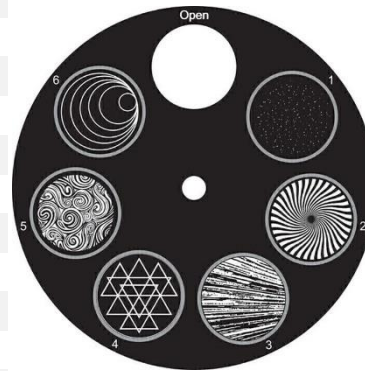

CERTIFICATIONS

Reference Standards	CE		
---------------------	----	--	--

Clearlight Shows Pty Ltd

DYNAMIC EFFECTS

Dimmer	1-100%
Prism 1	3 Facet
Prism 2	5-Facet
Prism Index & Rotate	Yes
Animation Wheel	Yes + Digital FX
Colour System	Colour Wheel CMY+CTO
Colour Wheel Index & Rotate	Yes
Dichroic Colourwheel 1	7 + Open
Gobo System	Glass + Metal
Gobo Wheel 1	6 + Open
Gobo Wheel 2	7 + Open
Gobo Size	25.9mm
Image Size	22.94mm

MECHANICAL SPECS

Length	390mm
Width	285mm
Height	674mm
Weight	29kgs
IP Rating	IP20
Housing	Metal, Plastic
Colour	Black

Animation Wheel

COLOUR WHEEL

Rotating Gobo Wheel

Static Gobo Wheel

Clearlight Shows Pty Ltd