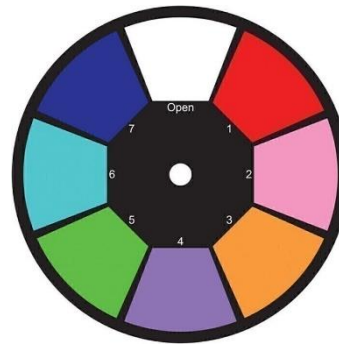

CERTIFICATIONS

Reference Standards	CE		
---------------------	----	--	--

Clearlight Shows Pty Ltd

DYNAMIC EFFECTS

Dimmer	1-100%
Prism 1	3 Facet
Prism 2	5-Facet
Prism Index & Rotate	Yes
Animation Wheel	Yes + Digital FX
Colour System	Colour Wheel CMY+CTO
Colour Wheel Index & Rotate	Yes
Dichroic Colourwheel 1	7 + Open
Gobo System	Glass + Metal
Gobo Wheel 1	6 + Open
Gobo Wheel 2	7 + Open
Gobo Size	25.9mm
Image Size	22.94mm

MECHANICAL SPECS

Length	390mm
Width	285mm
Height	674mm
Weight	29kgs
IP Rating	IP20
Housing	Metal, Plastic
Colour	Black

Animation Wheel

COLOUR WHEEL

Rotating Gobo Wheel

Static Gobo Wheel

Clearlight Shows Pty Ltd