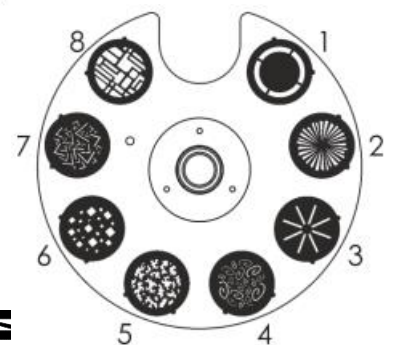

Infinity Furion S201 Spot

1:2.5 Zoom Range 12-30 Deg
3- facet rotating prism

Fixture orientated auto pan invert.

On board WDMX by Wireless Solutions Sweden

<u>SOURCE</u>		<u>OPTICAL</u>	
Light Source Type	LED	Beam Angle (min)	12 deg
Light Source Quantity	1	Beam Angle (max)	30 deg
Light Source Power	150W	Zoom Type	Motorised
Led Colour Type	White	Focus	Motorised
Refresh Rate	600 - 15 Hz	<u>CONTROL & PROGRAMMING</u>	
Lumen Total	9500 lm	Control Mode	DMX, Built-in Program
CCT	7500 K	DMX Channels	17, 23
<u>Movement</u>		Protocols	DMX, RDM, Art-Net, sACN
Pan	540	Display	LCD, Touch, Gravity Sensor
Tilt	270	Dimming Resolution	16bit
Pan/Tilt Resolution	16bit	Zoom Resolution	16bit
		Gobo Wheel Resolution	16bit
<u>RIGGING</u>		Dim Curve	Linear, Square, I-Sq, S-Curve
Mounting Options	Quick Lock, Clamp	<u>TERMAL SPECIFICATIONS</u>	
Safety Attachment	Yes	Max Ambient Temp	40deg C
<u>ELECTRIC SPECIFICATIONS & CONNECTIONS</u>			
Power Supply	100-240 VAC 50-60Hz	Fuse	7A
Power Consumption	330W	Data Connector In	etherCON
Power Connector in	PowerCON Blue in (m)	Data Connector Out	etherCON
Power Connector out	PowerCON Grey out (f)		
DMX Connector	XRL 5P IN/OUT		

Clearlight Shows Pty Ltd

DYNAMIC EFFECTS

Dimmer	1-100%
Prism 1	3 Facet
Prism Index & Rotate	Yes
Colour System	Colour Wheel
Colour Wheel & Rotate	Yes
Dichroic Colourwheel 1	7 + Open
Dichroic Colourwheel 2	8 + Open
Gobo System	Glass + Metal
Gobo Wheel 1	6 + Open
Gobo Wheel 2	7 + Open
Gobo Size	26.9mm
Image Size	22mm

MECHANICAL SPECS

Length	390mm
Width	285mm
Height	570mm
Weight	20.3kgs
IP Rating	IP20
Housing	Metal, Plastic
Colour	Black

COLOUR WHEEL 1

COLOUR WHEEL 2

GOBO WHEEL 1

GOBO WHEEL 2

Clearlight Shows Pty Ltd