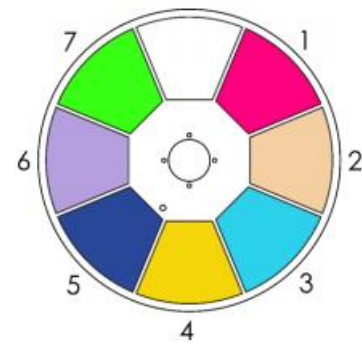

Infinity Furion S201 Spot

1:2.5 Zoom Range 12-30 Deg
3- facet rotating prism

Fixture orientated auto pan invert.

On board WDMX by Wireless Solutions Sweden

<u>SOURCE</u>		<u>OPTICAL</u>	
Light Source Type	LED	Beam Angle (min)	12 deg
Light Source Quantity	1	Beam Angle (max)	30 deg
Light Source Power	150W	Zoom Type	Motorised
Led Colour Type	White	Focus	Motorised
Refresh Rate	600 - 15 Hz	<u>CONTROL & PROGRAMMING</u>	
Lumen Total	9500 lm	Control Mode	DMX, Built-in Program
CCT	7500 K	DMX Channels	17, 23
<u>Movement</u>		Protocols	DMX, RDM, Art-Net, sACN
Pan	540	Display	LCD, Touch, Gravity Sensor
Tilt	270	Dimming Resolution	16bit
Pan/Tilt Resolution	16bit	Zoom Resolution	16bit
		Gobo Wheel Resolution	16bit
<u>RIGGING</u>		Dim Curve	Linear, Square, I-Sq, S-Curve
Mounting Options	Quick Lock, Clamp	<u>TERMAL SPECIFICATIONS</u>	
Safety Attachment	Yes	Max Ambient Temp	40deg C
<u>ELECTRIC SPECIFICATIONS & CONNECTIONS</u>			
Power Supply	100-240 VAC 50-60Hz	Fuse	7A
Power Consumption	330W	Data Connector In	etherCON
Power Connector in	PowerCON Blue in (m)	Data Connector Out	etherCON
Power Connector out	PowerCON Grey out (f)		
DMX Connector	XRL 5P IN/OUT		

Clearlight Shows Pty Ltd

DYNAMIC EFFECTS

Dimmer	1-100%
Prism 1	3 Facet
Prism Index & Rotate	Yes
Colour System	Colour Wheel
Colour Wheel & Rotate	Yes
Dichroic Colourwheel 1	7 + Open
Dichroic Colourwheel 2	8 + Open
Gobo System	Glass + Metal
Gobo Wheel 1	6 + Open
Gobo Wheel 2	7 + Open
Gobo Size	26.9mm
Image Size	22mm

MECHANICAL SPECS

Length	390mm
Width	285mm
Height	570mm
Weight	20.3kgs
IP Rating	IP20
Housing	Metal, Plastic
Colour	Black

COLOUR WHEEL 1

COLOUR WHEEL 2

GOBO WHEEL 1

GOBO WHEEL 2

Clearlight Shows Pty Ltd