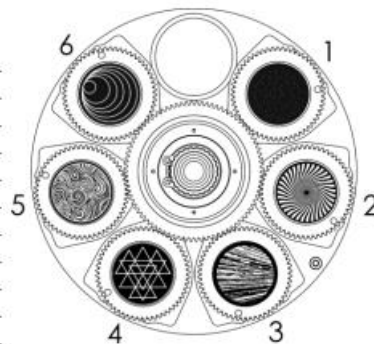

Infinity Furion S201 Spot

1:2.5 Zoom Range 12-30 Deg
3- facet rotating prism

Fixture orientated auto pan invert.

On board WDMX by Wireless Solutions Sweden

<u>SOURCE</u>		<u>OPTICAL</u>	
Light Source Type	LED	Beam Angle (min)	12 deg
Light Source Quantity	1	Beam Angle (max)	30 deg
Light Source Power	150W	Zoom Type	Motorised
Led Colour Type	White	Focus	Motorised
Refresh Rate	600 - 15 Hz	<u>CONTROL & PROGRAMMING</u>	
Lumen Total	9500 lm	Control Mode	DMX, Built-in Program
CCT	7500 K	DMX Channels	17, 23
<u>Movement</u>		Protocols	DMX, RDM, Art-Net, sACN
Pan	540	Display	LCD, Touch, Gravity Sensor
Tilt	270	Dimming Resolution	16bit
Pan/Tilt Resolution	16bit	Zoom Resolution	16bit
		Gobo Wheel Resolution	16bit
<u>RIGGING</u>		Dim Curve	Linear, Square, I-Sq, S-Curve
Mounting Options	Quick Lock, Clamp	<u>TERMAL SPECIFICATIONS</u>	
Safety Attachment	Yes	Max Ambient Temp	40deg C
<u>ELECTRIC SPECIFICATIONS & CONNECTIONS</u>			
Power Supply	100-240 VAC 50-60Hz	Fuse	7A
Power Consumption	330W	Data Connector In	etherCON
Power Connector in	PowerCON Blue in (m)	Data Connector Out	etherCON
Power Connector out	PowerCON Grey out (f)		
DMX Connector	XRL 5P IN/OUT		

Clearlight Shows Pty Ltd

DYNAMIC EFFECTS

Dimmer	1-100%
Prism 1	3 Facet
Prism Index & Rotate	Yes
Colour System	Colour Wheel
Colour Wheel & Rotate	Yes
Dichroic Colourwheel 1	7 + Open
Dichroic Colourwheel 2	8 + Open
Gobo System	Glass + Metal
Gobo Wheel 1	6 + Open
Gobo Wheel 2	7 + Open
Gobo Size	26.9mm
Image Size	22mm

MECHANICAL SPECS

Length	390mm
Width	285mm
Height	570mm
Weight	20.3kgs
IP Rating	IP20
Housing	Metal, Plastic
Colour	Black

COLOUR WHEEL 1

COLOUR WHEEL 2

GOBO WHEEL 1

GOBO WHEEL 2

Clearlight Shows Pty Ltd