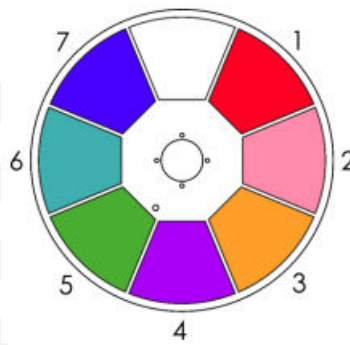

Infinity Furion S201 Spot

1:2.5 Zoom Range 12-30 Deg
3- facet rotating prism

Fixture orientated auto pan invert.

On board WDMX by Wireless Solutions Sweden

<u>SOURCE</u>		<u>OPTICAL</u>	
Light Source Type	LED	Beam Angle (min)	12 deg
Light Source Quantity	1	Beam Angle (max)	30 deg
Light Source Power	150W	Zoom Type	Motorised
Led Colour Type	White	Focus	Motorised
Refresh Rate	600 - 15 Hz	<u>CONTROL & PROGRAMMING</u>	
Lumen Total	9500 lm	Control Mode	DMX, Built-in Program
CCT	7500 K	DMX Channels	17, 23
<u>Movement</u>		Protocols	DMX, RDM, Art-Net, sACN
Pan	540	Display	LCD, Touch, Gravity Sensor
Tilt	270	Dimming Resolution	16bit
Pan/Tilt Resolution	16bit	Zoom Resolution	16bit
		Gobo Wheel Resolution	16bit
<u>RIGGING</u>		Dim Curve	Linear, Square, I-Sq, S-Curve
Mounting Options	Quick Lock, Clamp	<u>TERMAL SPECIFICATIONS</u>	
Safety Attachment	Yes	Max Ambient Temp	40deg C
<u>ELECTRIC SPECIFICATIONS & CONNECTIONS</u>			
Power Supply	100-240 VAC 50-60Hz	Fuse	7A
Power Consumption	330W	Data Connector In	etherCON
Power Connector in	PowerCON Blue in (m)	Data Connector Out	etherCON
Power Connector out	PowerCON Grey out (f)		
DMX Connector	XRL 5P IN/OUT		

Clearlight Shows Pty Ltd

DYNAMIC EFFECTS

Dimmer	1-100%
Prism 1	3 Facet
Prism Index & Rotate	Yes
Colour System	Colour Wheel
Colour Wheel & Rotate	Yes
Dichroic Colourwheel 1	7 + Open
Dichroic Colourwheel 2	8 + Open
Gobo System	Glass + Metal
Gobo Wheel 1	6 + Open
Gobo Wheel 2	7 + Open
Gobo Size	26.9mm
Image Size	22mm

MECHANICAL SPECS

Length	390mm
Width	285mm
Height	570mm
Weight	20.3kgs
IP Rating	IP20
Housing	Metal, Plastic
Colour	Black

COLOUR WHEEL 1

COLOUR WHEEL 2

GOBO WHEEL 1

GOBO WHEEL 2

Clearlight Shows Pty Ltd