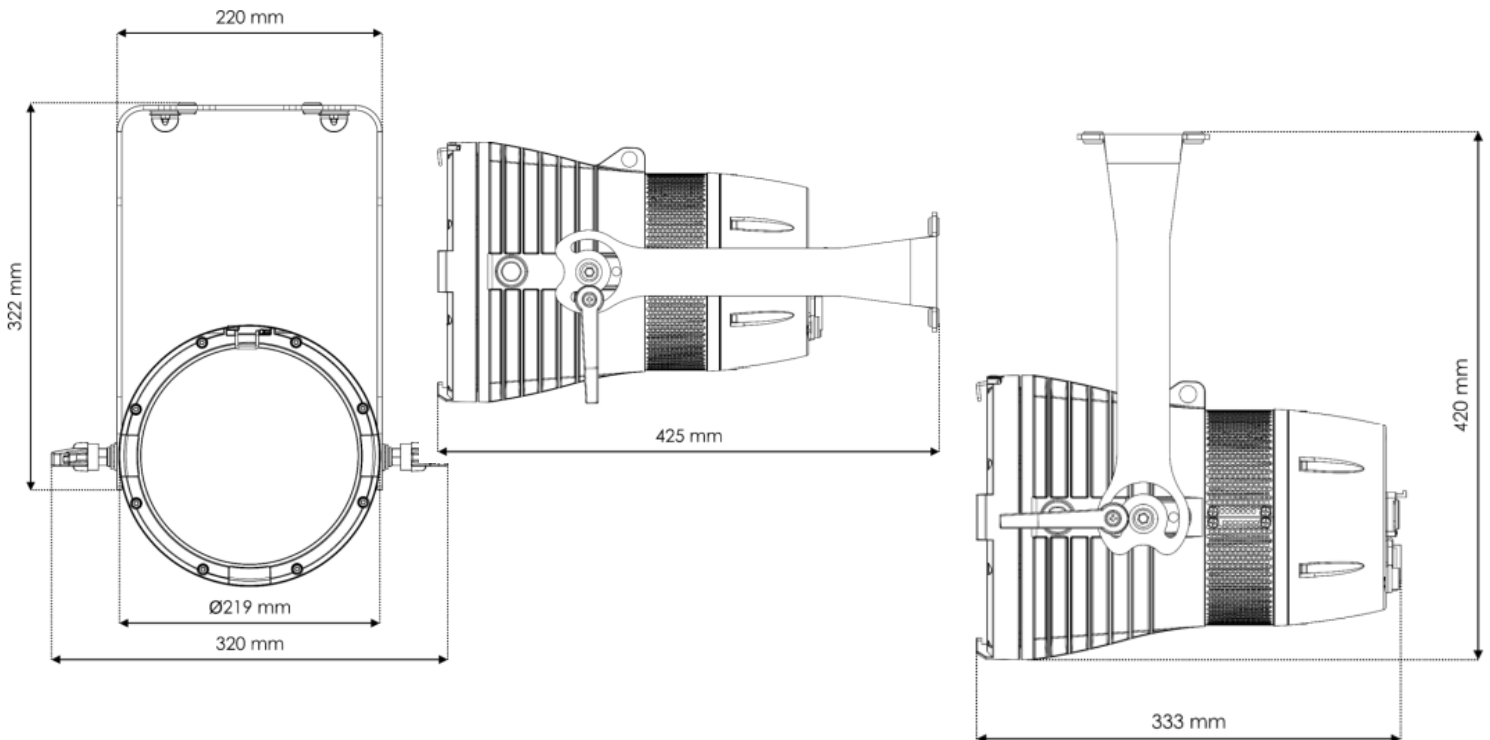

ELECTRIC SPECIFICATIONS & CONNECTIONS

Power Supply	100-240 VAC 50-60Hz	DMX Connector	XRL 5P IP65 IN/OUT
Power Consumption	145 W	Power Connector out	PowerCON True1 Out (f)
Power Connector in	PowerCON True1 In (m)	Cable Length	1.5m

DYNAMIC EFFECTS

Dimmer	1-100%
Strobe	0-20HZ

MECHANICAL SPECS

Length	425 mm
Width	320 mm
Height	219 mm
Weight	6.1 kgs
IP Rating	IP65
Housing	Aluminium Die Cast
Colour	Black

CERTIFICATIONS

Reference Standards	CE
---------------------	----