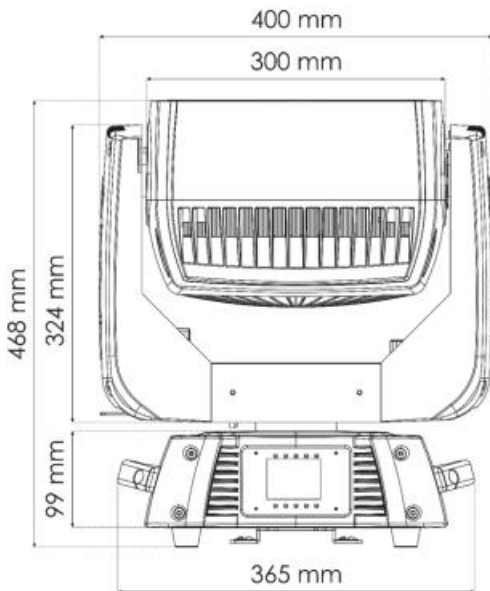

Clearlight Shows Pty Ltd

DYNAMIC EFFECTS

Dimmer	1-100%
Strobe	0-20HZ
Macro	Pixel Effects

MECHANICAL SPECS

Length	365 mm
Width	304 mm
Height	468 mm
Weight	19.3 kgs
IP Rating	IP20
Housing	Metal, Plastic
Colour	Black