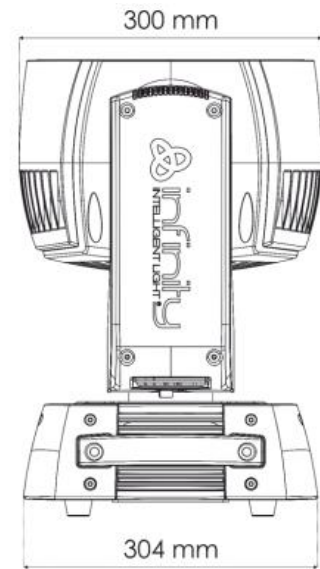

RIGGING

Mounting Options	Quick Lock, Clamp	Dim Curve	Linear, Square, S-Curve, I-Square
Safety Attachment	Yes	Zone Control	19 Sections

TERMAL SPECIFICATIONS

		Wireless	WDMX
		Max Ambient Temp	45 deg C

ELECTRIC SPECIFICATIONS & CONNECTIONS

Clearlight Shows Pty Ltd

DYNAMIC EFFECTS

Dimmer	1-100%
Strobe	0-20HZ
Macro	Pixel Effects

MECHANICAL SPECS

Length	365 mm
Width	304 mm
Height	468 mm
Weight	19.3 kgs
IP Rating	IP20
Housing	Metal, Plastic
Colour	Black