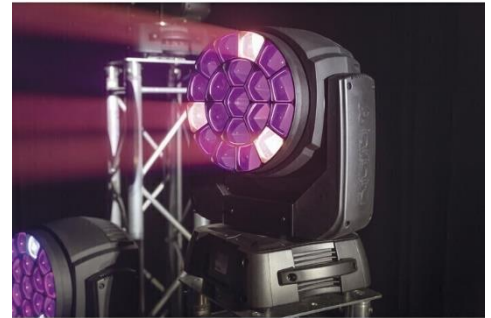

Clearlight Shows Pty Ltd

DYNAMIC EFFECTS

Dimmer	1-100%
Strobe	0-20HZ
Macro	Pixel Effects

MECHANICAL SPECS

Length	365 mm
Width	304 mm
Height	468 mm
Weight	19.3 kgs
IP Rating	IP20
Housing	Metal, Plastic
Colour	Black