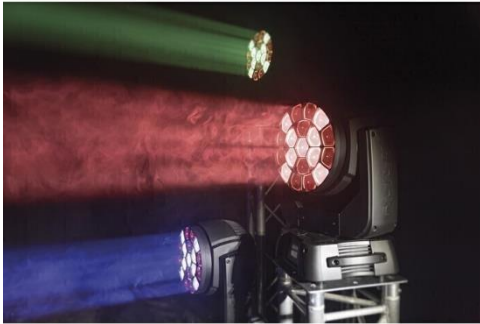

Clearlight Shows Pty Ltd

DYNAMIC EFFECTS

Dimmer	1-100%
Strobe	0-20HZ
Macro	Pixel Effects

MECHANICAL SPECS

Length	365 mm
Width	304 mm
Height	468 mm
Weight	19.3 kgs
IP Rating	IP20
Housing	Metal, Plastic
Colour	Black