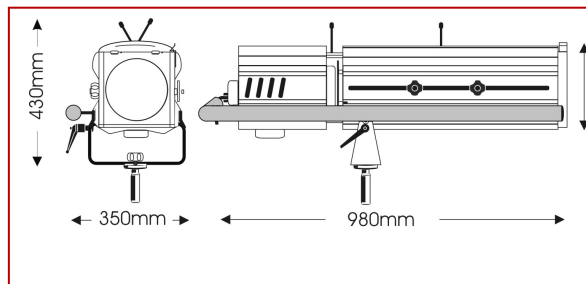

Operational specifications

Focus adjustment	slide zoom controls (dia/ softness) at side
Lamp alignment	factory set
Beam Shaping	20-leaf iris included; shutters are accessories
Dimming	by mains supply + optical dimmer iris included
Positional adjustment	lever tilt clamp

Lamp types

1200W	CP90 3200K 240 hrs / T29 3000K 480 hrs

LDR recommends Philips lamps

Accessories

Spare metal colour frame	■20100106	□20100106B	
5-colour colour changer	■20105106	□20105106B	
Spare iris diaphragm	20100707	Gobo holder, A/B size	20100807
Black tripod	20102401	Chrome plated tripod	20102402
Spare spigot ø28mm	20102200		
Kit 1-hand control iris/dowser	20107070	Stirrup-kit for suspension	20102900
Flight case with braking wheels	20107080	for f.spot/ballast/col.chang./tripod	

Photometric data

Narrow focus		CP90									
Beam dia.		1.7	1.8	2	2.1	2.2	2.4	2.5	2.7	2.8	m
lux		2118	1805	1556	1356	1191	1055	941	845	763	
Distance		12	13	14	15	16	17	18	19	20	m

Wide focus											
Beam dia.		3.9	4.3	4.7	5.1	5.4	5.8	6.2	6.6	7	m
lux		1540	1273	1069	911	786	684	602	533	475	
Distance		10	11	12	13	14	15	16	17	18	m

LUCI DELLA RIBALTA PROFESSIONAL LIGHTING PRODUCTS

Canto® 1200th MK2

1200W, 230/240V TH followspot

part number : ■10857170 □10857171

This compact, short to medium throw tungsten-halogen followspot has been completely re-engineered to offer the market an even wider and better set of features.

A large, user-friendly side handle, new mechanics on the mechanical dimmer and a number of new features add to the existing specifications which have made Canto® a world-wide success.

A 20-leaf iris diaphragm, mechanical dimmer, spigot, colour frame and 2m mains cable are also included as standard, and a 5-colour colour changer is available as an optional extra.

Luci della Ribalta srl
Via Berna 14
46042 Castel Goffredo (MN), Italy
tel: +39 0376 771777
fax: +39 0376 772140
www.ldr.it info@ldr.it

issue: ap ©2009. LDR reserves the right to alter the specification without prior notice