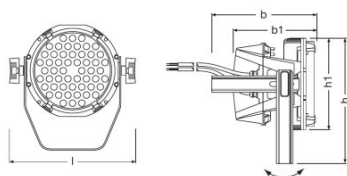

### Technical data

#### Dimensions & weight

Length	200.0 mm
Width	284.0 mm
Height	319.0 mm
Product weight	4700.00 g